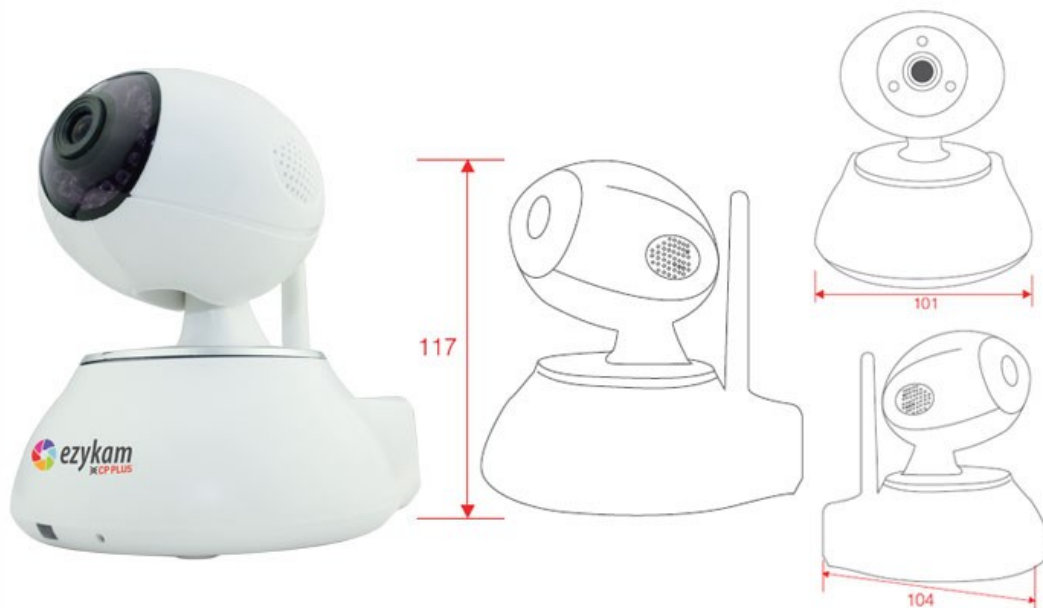

## EPK-HP10L1 (HP10)

1MP IR Pan/Tilt Camera - 10 Mtr.

### Main Features

- 1 Megapixel CMOS Image Sensor
- 0.5 Lux Minimum Illumination
- Max 25/30fps@720P(1280×720)
- 360° HD PAN/TILT Wi-Fi
- Supports wifi, Two way communication
- H.264 Video Compression
- IR Range of 10 Mtr.

# EPK-HP10L1 (HP10)

1MP IR Pan/Tilt Camera - 10 Mtr.

## Specification

1 MP CMOS Image Sensor  
1280(H) x 720(V), 1 Megapixel  
0.5 lux  
H.264  
1280 × 720/ 640 × 368/ 320 x 240  
1-25fps  
Support(4 Areas)  
Support  
Support IR-CUT and Night vision  
Support  
G.711  
Email notification / Alarm Record / Alarm snapshot  
256Kbps – 6Mbps  
WEP & WPA & WPA2、IEEE 802.11b / g / n、AP / Client mode  
TCP/IP、DHCP、SMTP、HTTP、DDNS、UPNP、PPPoE、Onvif  
Password / Users management / Authority Management  
IE / Safari / Firefox / Google Chrome  
10 Mtrs.  
Android / IOS  
-10°C~+55°C, Storage Temp: -25°C~+55°C Hum.:0%~90%  
DC5V/2A/6W (Max)  
101mm x 104mm x 117mm  
4.5 Kg.